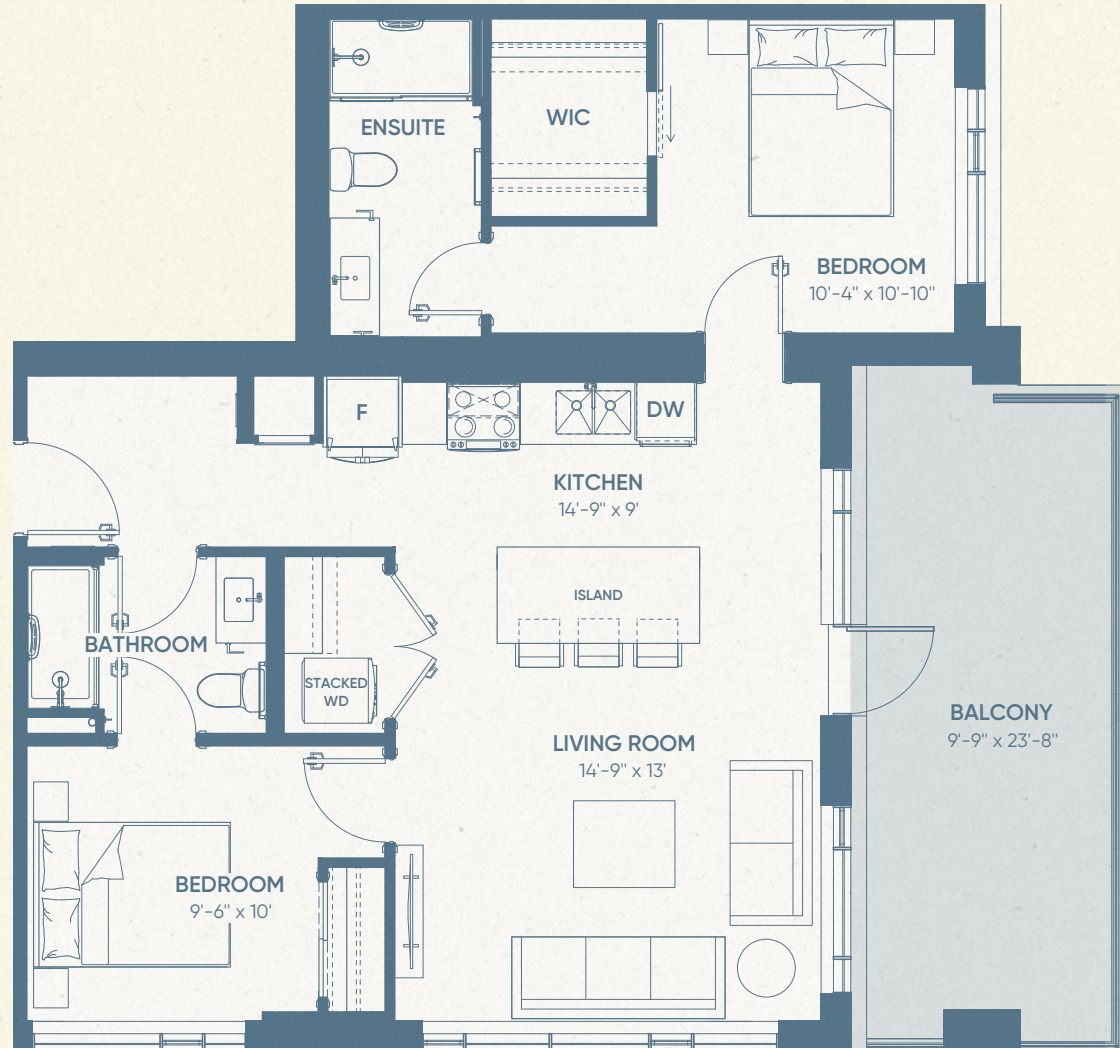

## 2 BED 2 BATH

Indoor living space

**977 SQFT**

Outdoor living space

**228 SQFT**

Available on floors

**1**

The Now East

The Now East

Interior and exterior configuration may vary by floor and specifications are subject to change without notice. See a sales representative for further information. E. & O. E.